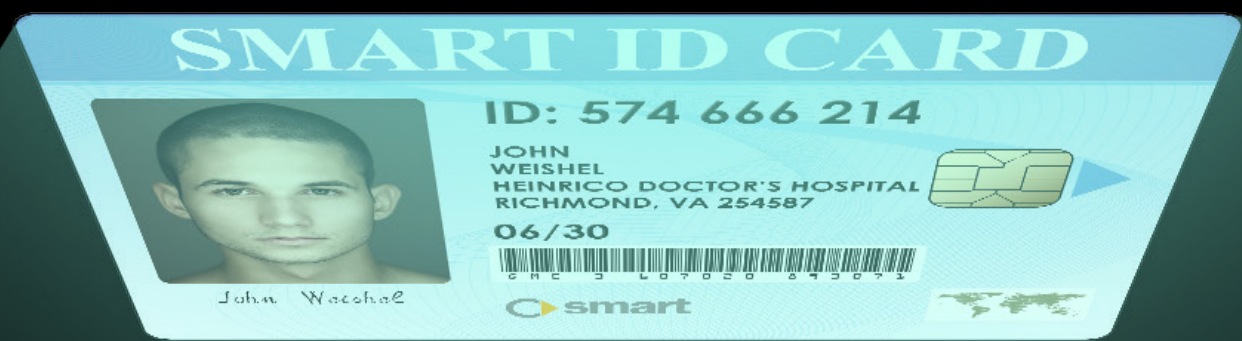

osmond

Passport reader and ID scanner

Authenticate IDs like a pro and streamline customer registration

Saves time, enhance customer experience, and reduce losses due to fake ID acceptance. This device lets you step into a modern workflow that is secure and automated. No more typing. No more unauthorized transactions. No more personal data stored on photocopies.

Built-in display

Guidance for every user.

All-in-one

Integrated processing & network connectivity.

In-depth authentication

Identifies fake IDs automatically.

Automatic data reading

Forget typing. Forget errors.

In-depth authentication

Your personal document forgery expert

Modern ID documents have many security layers. Using different illumination wavelengths and angles of lights, Osmond sees beyond the surface and analyzes the document layers one-by-one: verifying the ink, the paper material, the UV patterns, holograms, integrated chip, and more.