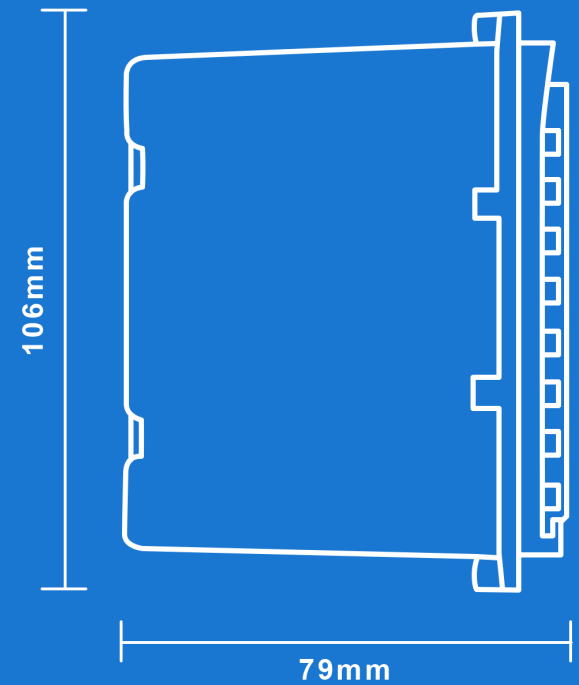

Imaging

Full-page: JPG, BMP, TIFF, PNG

Illumination sources: visible/white, UV LED's *

Resolution: 600 DPI

Barcode Reading (option)

Linear (1D): EAN / UPC, Code 2 of 5, Interleaved 2 of 5, IATA 2 of 5, Code 39, Code 128

2D: IATA resolution 792, PDF417, Aztec, DataMatrix and QR codes

Mechanical

Size (WxDxH): 106 x 86 x 79mm

Body: Black ABS

Glass: 4mm Toughened Platen BS EN60068-2-75 & IEC

62262:2002, rated to 6.375J impact, with AR coating

Scratch-resistant coating options are available

Weight: 285g excl. cable/PSU

Power Supply

+24 VDC PSU via Molex connector

Communications & Host

Communication: USB 2.0

Connection: Micro B USB connector

Host Minimum: Windows 7 & above, 32/64 bit; Pentium Core-i3 2.1GHz & 4GB RAM

Host Recommended: Win 7 & above, 32/64 bit; Pentium Core-i5 3.3GHz & 8GB RAM

Environmental

Temperature:

Operating: 0°C to 50°C

Storage: 0°C to 60°C

Humidity: 0 to 95% non-condensing

* WARNING – The quality of a UV image can be adversely affected in high brightness conditions due to sunlight being transmitted through a scanned document.

Get In Touch

You can get in touch via our website at access-is.com or by phone and email:

+44 118 966 3333 sales@access-is.com