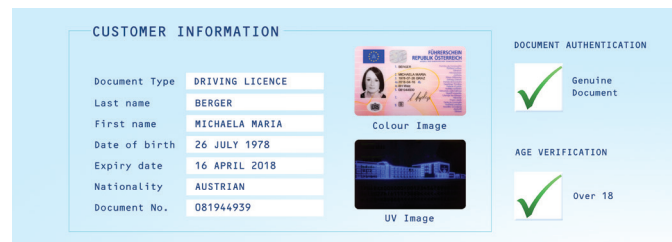

Supported Documents

ID-1 (credit card) sized documents supported by the ADR100 include:

- All US federal and state issued ID cards, such as driver's licenses, photo IDs, voter IDs, social security cards, medical ID cards, immigration IDs and resident permits
- All North American, European and other national driving licences
- All European and other national ID and e-ID cards
- EHIC (European Health Insurance Card)
- Travel tickets